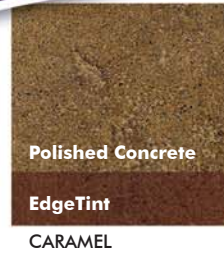

# COLOR Chart

Photos courtesy of American Concrete Concepts, Springdale, AR

**AUTHORIZED DEALER:**

Polished Concrete  
EdgeTint  
GOLD

Polished Concrete  
EdgeTint  
RAW SIENNA

Polished Concrete  
EdgeTint  
CAMEL

Polished Concrete  
EdgeTint  
SAND

Polished Concrete  
EdgeTint  
TERRA COTTA

Polished Concrete  
EdgeTint  
MAHOGANY

Polished Concrete  
EdgeTint  
SADDLE BROWN

Polished Concrete  
EdgeTint  
CHOCOLATE BROWN

Polished Concrete  
EdgeTint  
WALNUT

Polished Concrete  
EdgeTint  
BURNT SIENNA

Polished Concrete  
EdgeTint  
CHESTNUT

Polished Concrete  
EdgeTint  
MAROON

Polished Concrete  
EdgeTint  
SEPIA

Polished Concrete  
EdgeTint  
EGGPLANT

Polished Concrete  
EdgeTint  
FOREST GREEN

Polished Concrete  
EdgeTint  
MIDNIGHT BLACK

Polished Concrete  
EdgeTint  
BLACK

**22**  
Vivid Colors.

These color samples are only a representation of the AmeriPolish Dye colors. Change in concrete slab colors will effect the appearance of the dye. Color results cannot be guaranteed, actual colors may vary.