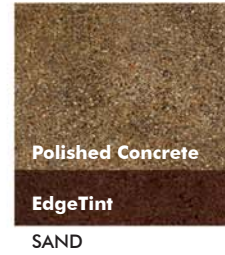

# COLOR Chart

Photos courtesy of American Concrete Concepts, Springdale, AR

**AUTHORIZED DEALER:**

Polished Concrete  
EdgeTint  
GOLD

Polished Concrete  
EdgeTint  
RAW SIENNA

Polished Concrete  
EdgeTint  
CAMEL

Polished Concrete  
EdgeTint  
SAND

Polished Concrete  
EdgeTint  
TERRA COTTA

Polished Concrete  
EdgeTint  
MAHOGANY

Polished Concrete  
EdgeTint  
SADDLE BROWN

Polished Concrete  
EdgeTint  
CHOCOLATE BROWN

Polished Concrete  
EdgeTint  
PATRIOT BLUE

Polished Concrete  
EdgeTint  
TURQUOISE

Polished Concrete  
EdgeTint  
SLATE BLUE

Polished Concrete  
EdgeTint  
GREEN

Polished Concrete  
EdgeTint  
PINE GREEN

Polished Concrete  
EdgeTint  
FOREST GREEN

Polished Concrete  
EdgeTint  
MIDNIGHT BLACK

Polished Concrete  
EdgeTint  
BLACK

**22**  
Vivid Colors.

These color samples are only a representation of the AmeriPolish Dye colors. Change in concrete slab colors will effect the appearance of the dye. Color results cannot be guaranteed, actual colors may vary.