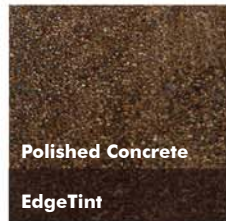

# COLOR Chart

Photos courtesy of American Concrete Concepts, Springdale, AR

**AUTHORIZED DEALER:**

Polished Concrete  
EdgeTint  
GOLD

Polished Concrete  
EdgeTint  
RAW SIENNA

Polished Concrete  
EdgeTint  
CAMEL

Polished Concrete  
EdgeTint  
SAND

Polished Concrete  
EdgeTint  
TERRA COTTA

Polished Concrete  
EdgeTint  
MAHOGANY

Polished Concrete  
EdgeTint  
SADDLE BROWN

Polished Concrete  
EdgeTint  
CHOCOLATE BROWN

Polished Concrete  
EdgeTint  
WALNUT

Polished Concrete  
EdgeTint  
BURNT SIENNA

Polished Concrete  
EdgeTint  
CHESTNUT

Polished Concrete  
EdgeTint  
MAROON

Polished Concrete  
EdgeTint  
SEPIA

Polished Concrete  
EdgeTint  
EGGPLANT

Polished Concrete  
EdgeTint  
PATRIOT BLUE

Polished Concrete  
EdgeTint  
TURQUOISE

Polished Concrete  
EdgeTint  
SLATE BLUE

Polished Concrete  
EdgeTint  
GREEN

Polished Concrete  
EdgeTint  
PINE GREEN