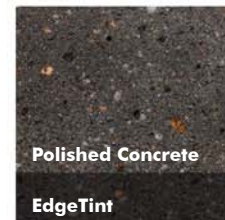

Polished Concrete  
EdgeTint  
SAND

Polished Concrete  
EdgeTint  
TERRA COTTA

Polished Concrete  
EdgeTint  
MAHOGANY

Polished Concrete  
EdgeTint  
SADDLE BROWN

Polished Concrete  
EdgeTint  
CHOCOLATE BROWN

Polished Concrete  
EdgeTint  
WALNUT

Polished Concrete  
EdgeTint  
BURNT SIENNA

Polished Concrete  
EdgeTint  
CHESTNUT

Polished Concrete  
EdgeTint  
MAROON

Polished Concrete  
EdgeTint  
SEPIA

Polished Concrete  
EdgeTint  
EGGPLANT

Polished Concrete  
EdgeTint  
PATRIOT BLUE

Polished Concrete  
EdgeTint  
TURQUOISE

Polished Concrete  
EdgeTint  
SLATE BLUE

Polished Concrete  
EdgeTint  
GREEN

Polished Concrete  
EdgeTint  
PINE GREEN

Polished Concrete  
EdgeTint  
FOREST GREEN

Polished Concrete  
EdgeTint  
MIDNIGHT BLACK

Polished Concrete  
EdgeTint  
BLACK

**22**  
Vivid Colors.

These color samples are only a representation of the AmeriPolish Dye colors. Change in concrete slab colors will effect the appearance of the dye. Color results cannot be guaranteed, actual colors may vary.