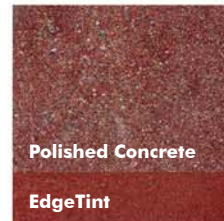

# COLOR Chart

Photos courtesy of American Concrete Concepts, Springdale, AR

**AUTHORIZED DEALER:**

Polished Concrete  
EdgeTint  
GOLD

Polished Concrete  
EdgeTint  
RAW SIENNA

Polished Concrete  
EdgeTint  
CAMEL

Polished Concrete  
EdgeTint  
SAND

Polished Concrete  
EdgeTint  
TERRA COTTA

Polished Concrete  
EdgeTint  
MAHOGANY

Polished Concrete  
EdgeTint  
SADDLE BROWN

Polished Concrete  
EdgeTint  
CHOCOLATE BROWN

Polished Concrete  
EdgeTint  
WALNUT

Polished Concrete  
EdgeTint  
BURNT SIENNA

Polished Concrete  
EdgeTint  
CHESTNUT

Polished Concrete  
EdgeTint  
MAROON

Polished Concrete  
EdgeTint  
SEPIA

Polished Concrete  
EdgeTint  
EGGPLANT

Polished Concrete  
EdgeTint  
PATRIOT BLUE

Polished Concrete  
EdgeTint  
TURQUOISE

Polished Concrete  
EdgeTint  
SLATE BLUE

Polished Concrete  
EdgeTint  
GREEN

Polished Concrete  
EdgeTint  
PINE GREEN