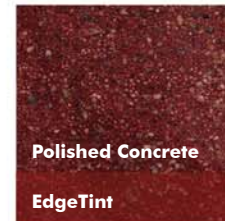

# COLOR Chart

Photos courtesy of American Concrete Concepts, Springdale, AR

**AUTHORIZED DEALER:**

Polished Concrete  
EdgeTint  
GOLD

Polished Concrete  
EdgeTint  
RAW SIENNA

Polished Concrete  
EdgeTint  
CAMEL

Polished Concrete  
EdgeTint  
SAND

Polished Concrete  
EdgeTint  
TERRA COTTA

Polished Concrete  
EdgeTint  
MAHOGANY

Polished Concrete  
EdgeTint  
SADDLE BROWN

Polished Concrete  
EdgeTint  
CHOCOLATE BROWN

Polished Concrete  
EdgeTint  
WALNUT

Polished Concrete  
EdgeTint  
BURNT SIENNA

Polished Concrete  
EdgeTint  
CHESTNUT

Polished Concrete  
EdgeTint  
MAROON

Polished Concrete  
EdgeTint  
SEPIA

Polished Concrete  
EdgeTint  
EGGPLANT

Polished Concrete  
EdgeTint  
PATRIOT BLUE

Polished Concrete  
EdgeTint  
TURQUOISE

Polished Concrete  
EdgeTint  
SLATE BLUE

Polished Concrete  
EdgeTint  
GREEN

Polished Concrete  
EdgeTint  
PINE GREEN